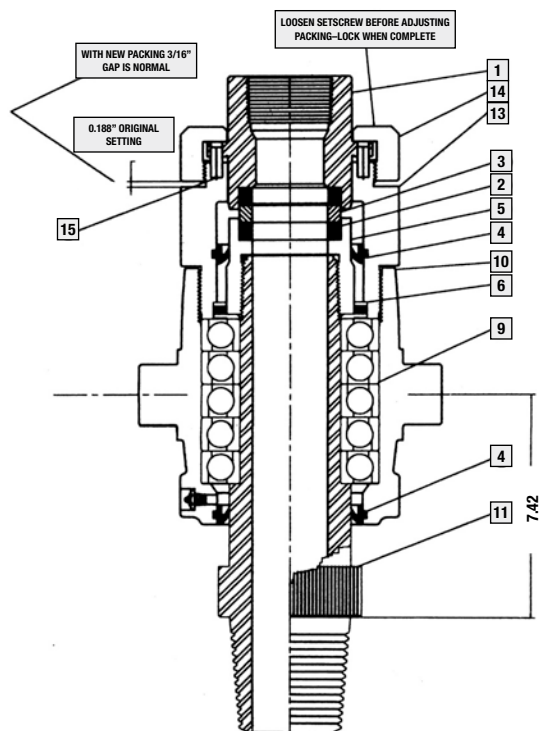

Swivel with Adjustable Packing

25HPA

25HPA Features

- (4) 2" Trunnion Pins
- 2 3/8" Watercourse
- Lower connection per customer order
- 1,500 P.S.I. working pressure

25HPA Options

- 7 1/2" Shoulder to shoulder (IR)
- 8 5/16" Shoulder to shoulder (Failing)
- With or without bail
- Gooseneck options

Straight Up

- 90 Out
- 30 Down

25HPA Swivel

Item #	Description	Part Number
1	Gooseneck	N25HPA02
2	Gooseneck Screws	N25HPA02A
3	Bonnet	N25HPA04
4	Spindle (5 Brg.)	N25HPA16JELHP
5	Packing Box	N25HPA18
6	Packing Box Set Screws	N25HPA18A
7	Washpipe	N25HPA25
8	Upper Housing Seal	N25HPA07
9	Packing Adapter	N20HPA13
10	Housing Seal	N20XV07
11	Shield Seal	N20XV09
12	Bearing Shield	N20XV10
13	BRG Retaining Wire	N20XV11
14	Bearing	N20XV12
15	Spindle Thread Seal	N20XV17
16	O-Ring (Wear Bushing)	N25WG233
17	Bearing Housing	N25PXV14ETWS
18	Packing Seat Ring	N75WP16A
19	Lantern Ring	N75WP16E
20	Packing Set	N75WP15
21	O-Ring (Packing Gland)	N75WP342
22	Packing Adjusting Nut	N25HPA20

Swivel with Adjustable Packing

20XVA

20XVA Swivel

Item #	Description	Part Number
1	Adjustable Gooseneck	N20TXV04
2	Packing Rings	N20XV05
3	Wear Bushing	N20XV06
4	Housing Seal	N20XV07
5	Spindle Nut	N20XV08
6	Seal Shield	N20XV09
7	Bearing Shield	N20XV10
8	Bearing Retaining Wire	N20XV11
9	Bearing	N20XV12
10	Bearing Housing	N20PXV14ETWS
11	Spindle (3.5 IF, LH Pin)	N20XV16JELHP
12	Spindle Thread Seal	N20XV17
13	Packing Adjusting Gland	N20TXV19
14	Packing Adjusting Nut	N25HPA20
15	Dowell Pin for 20TXV	M074

Swivel with Adjustable Packing

25XVA

25XVA Swivel

Item #	Description	Part Number
1	Adjustable Gooseneck	N20TXV04
2	Packing Rings	N20XV05
3	Wear Bushing	N20XV06
4	Housing Seal	N20XV07
5	Spindle Nut	N20XV08
6	Seal Shield	N20XV09
7	Bearing Shield	N20XV10
8	Bearing Retaining Wire	N20XV11
9	Bearing	N20XV12
10	Bearing Housing	N20PXV14ETWS
11	Spindle (3.5 IF, LH Pin)	N20XV16JELHP
12	Spindle Thread Seal	N20XV17
13	Packing Adjusting Gland	N20TXV19
14	Packing Adjusting Nut	N25HPA20
15	Dowell Pin for 20TXV	M074