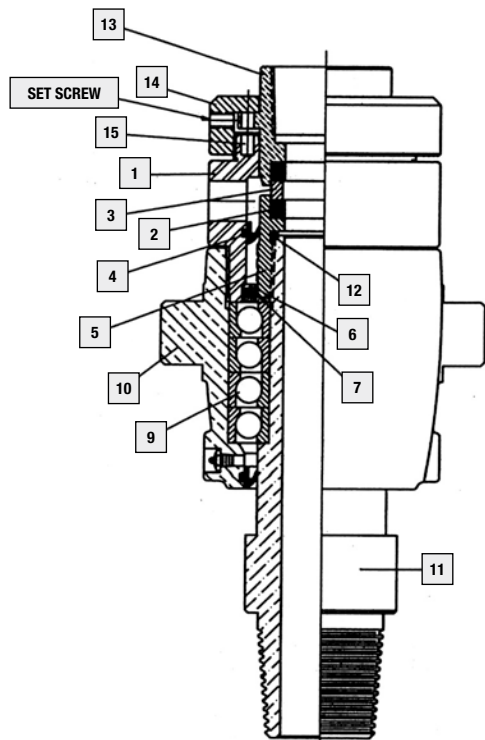

Swivel with Adjustable Packing

25HPA

25HPA Features

- (4) 2" Trunnion Pins
- 2 3/8" Watercourse
- Lower connection per customer order
- 1,500 P.S.I. working pressure

25HPA Options

- 7 1/2" Shoulder to shoulder (IR)
- 8 5/16" Shoulder to shoulder (Failing)
- With or without bail
- Gooseneck options

Straight Up

- 90 Out
- 30 Down

25HPA Swivel

Item #	Description	Part Number
1	Gooseneck	N25HPA02
2	Gooseneck Screws	N25HPA02A
3	Bonnet	N25HPA04
4	Spindle (5 Brg.)	N25HPA16JELHP
5	Packing Box	N25HPA18
6	Packing Box Set Screws	N25HPA18A
7	Washpipe	N25HPA25
8	Upper Housing Seal	N25HPA07
9	Packing Adapter	N20HPA13
10	Housing Seal	N20XV07
11	Shield Seal	N20XV09
12	Bearing Shield	N20XV10
13	BRG Retaining Wire	N20XV11
14	Bearing	N20XV12
15	Spindle Thread Seal	N20XV17
16	O-Ring (Wear Bushing)	N25WG233
17	Bearing Housing	N25PXV14ETWS
18	Packing Seat Ring	N75WP16A
19	Lantern Ring	N75WP16E
20	Packing Set	N75WP15
21	O-Ring (Packing Gland)	N75WP342
22	Packing Adjusting Nut	N25HPA20

Swivel with Adjustable Packing

20XVA

20XVA Swivel

Item #	Description	Part Number
1	Adjustable Gooseneck	N20TXV04
2	Packing Rings	N20XV05
3	Wear Bushing	N20XV06
4	Housing Seal	N20XV07
5	Spindle Nut	N20XV08
6	Seal Shield	N20XV09
7	Bearing Shield	N20XV10
8	Bearing Retaining Wire	N20XV11
9	Bearing	N20XV12
10	Bearing Housing	N20PXV14ETWS
11	Spindle (3.5 IF, LH Pin)	N20XV16JELHP
12	Spindle Thread Seal	N20XV17
13	Packing Adjusting Gland	N20TXV19
14	Packing Adjusting Nut	N25HPA20
15	Dowell Pin for 20TXV	M074

Swivel with Adjustable Packing

25XVA

25XVA Swivel

Item #	Description	Part Number
1	Adjustable Gooseneck	N20TXV04
2	Packing Rings	N20XV05
3	Wear Bushing	N20XV06
4	Housing Seal	N20XV07
5	Spindle Nut	N20XV08
6	Seal Shield	N20XV09
7	Bearing Shield	N20XV10
8	Bearing Retaining Wire	N20XV11
9	Bearing	N20XV12
10	Bearing Housing	N20PXV14ETWS
11	Spindle (3.5 IF, LH Pin)	N20XV16JELHP
12	Spindle Thread Seal	N20XV17
13	Packing Adjusting Gland	N20TXV19
14	Packing Adjusting Nut	N25HPA20
15	Dowell Pin for 20TXV	M074