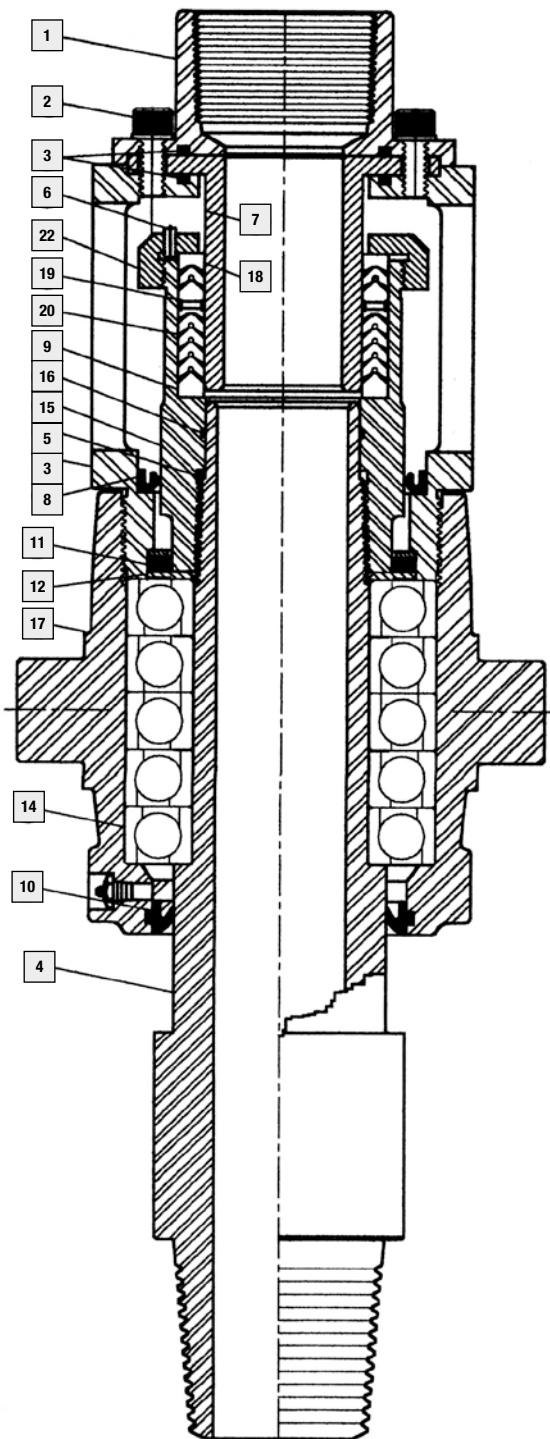

Swivel with Adjustable Packing

25HPA

25HPA Features

- (4) 2" Trunnion Pins
- 2 3/8" Watercourse
- Lower connection per customer order
- 1,500 P.S.I. working pressure

25HPA Options

- 7 1/2" Shoulder to shoulder (IR)
- 8 5/16" Shoulder to shoulder (Failing)
- With or without bail
- Gooseneck options

Straight Up

- 90 Out
- 30 Down

25HPA Swivel

Item #	Description	Part Number
1	Gooseneck	N25HPA02
2	Gooseneck Screws	N25HPA02A
3	Bonnet	N25HPA04
4	Spindle (5 Brg.)	N25HPA16JELHP
5	Packing Box	N25HPA18
6	Packing Box Set Screws	N25HPA18A
7	Washpipe	N25HPA25
8	Upper Housing Seal	N25HPA07
9	Packing Adapter	N20HPA13
10	Housing Seal	N20XV07
11	Shield Seal	N20XV09
12	Bearing Shield	N20XV10
13	BRG Retaining Wire	N20XV11
14	Bearing	N20XV12
15	Spindle Thread Seal	N20XV17
16	O-Ring (Wear Bushing)	N25WG233
17	Bearing Housing	N25PXV14ETWS
18	Packing Seat Ring	N75WP16A
19	Lantern Ring	N75WP16E
20	Packing Set	N75WP15
21	O-Ring (Packing Gland)	N75WP342
22	Packing Adjusting Nut	N25HPA20

Swivel with Adjustable Packing

20XVA

20XVA Swivel

Item #	Description	Part Number
1	Adjustable Gooseneck	N20TXV04
2	Packing Rings	N20XV05
3	Wear Bushing	N20XV06
4	Housing Seal	N20XV07
5	Spindle Nut	N20XV08
6	Seal Shield	N20XV09
7	Bearing Shield	N20XV10
8	Bearing Retaining Wire	N20XV11
9	Bearing	N20XV12
10	Bearing Housing	N20PXV14ETWS
11	Spindle (3.5 IF, LH Pin)	N20XV16JELHP
12	Spindle Thread Seal	N20XV17
13	Packing Adjusting Gland	N20TXV19
14	Packing Adjusting Nut	N25HPA20
15	Dowell Pin for 20TXV	M074

Swivel with Adjustable Packing

25XVA

25XVA Swivel

Item #	Description	Part Number
1	Adjustable Gooseneck	N20TXV04
2	Packing Rings	N20XV05
3	Wear Bushing	N20XV06
4	Housing Seal	N20XV07
5	Spindle Nut	N20XV08
6	Seal Shield	N20XV09
7	Bearing Shield	N20XV10
8	Bearing Retaining Wire	N20XV11
9	Bearing	N20XV12
10	Bearing Housing	N20PXV14ETWS
11	Spindle (3.5 IF, LH Pin)	N20XV16JELHP
12	Spindle Thread Seal	N20XV17
13	Packing Adjusting Gland	N20TXV19
14	Packing Adjusting Nut	N25HPA20
15	Dowell Pin for 20TXV	M074